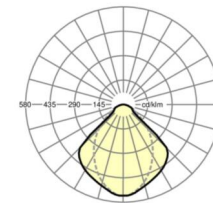

CHARACTERISTICS

Order number	68120026600
EAN number	4020863281435
Commodity code	94051190
Certification mark	IP 20, Protection class I, F, Protection against tennis ball impact, Protection against ball impact, Indoor, CE
Impact resistance (IK rating)	IK03
Ambient temperatur	ta 25°C
Special properties	Ready for IoT
Warranty period	5 years
State funding programs	BEG - Federal funding for efficient buildings (valid only for Germany)

ELECTRICAL ENGINEERING

Controller	Electronic driver DALI2 (1 pcs.)
System output	76W
Mains voltage	230V/50Hz
Circuit breakers (inrush current)	12 pieces/B10, 20 pieces/B16, 21 pieces/C10, 34 pieces/C16
Energy efficiency class/light source	B

LIGHTING TECHNOLOGY

Placement	LED, Colour rendering/Light colour CRI ≥ 80 / 4000K
Colour tolerance (MacAdam)	3SDCM
Photobiological safety (Luminaire)	RG1
Nominal luminous flux	9719lm
LED service life	50000h L80/B10 (Tq 25°C)
Luminaire luminous efficiency	128lm/W
Beam angle	95°
UGR lat./long.	19.5 / 19.8

DEEP-LINK

<https://www.regiolux.de/en/article/68120026600>