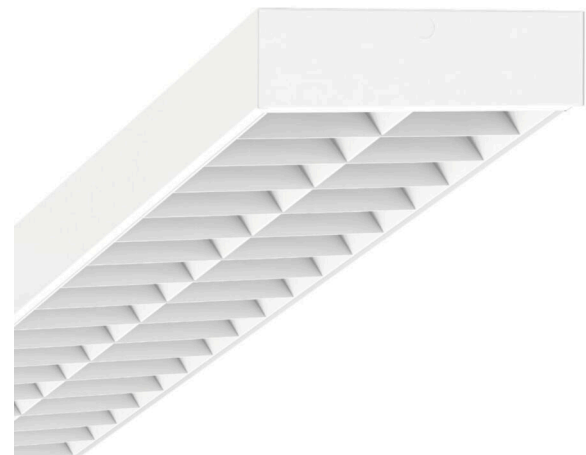

Sports hall luminaires - White louvre - direct wide distribution

Sheet steel housing Housing colour traffic white RAL 9016; Light distribution direct wide distribution by means of White louvre of sheet steel, with stable, smooth cross blades; painted white similar to RAL 9016; with V reflector, can be folded down on one side; ball impact resistant. Louvre fastening is via ball impact resistant catches that can only be opened with tools; fitted with 1x Regiolux LED unit, neutral white light colour (840) with very good colour consistency and high Ra>80 colour rendering, UGR (4H/8H) 19.8. Electrical connection via 5-pole connection terminal with plug-in contacts.; With changeover converter for emergency lighting operation on request. The accessories for pendant mounting must be ordered separately. For electrical connection to the SDT rail, SDGU BAM/ THLA universal mounting gear tray must be ordered separately.

DEEP-LINK

<https://www.regiolux.de/en/article/68120026600>

Reference	LED 9700lm 840
ηLB	100 %
Φ ↓/↑	100 % / 0 %
UGR lat./long.	19.5 / 19.8

MECHANICS

Housing colour	traffic white RAL 9016
Dimensions (LxWxH/DxH)	1548mm x 312mm x 90mm
Weight (net)	15.22kg
Cable entry KE (X/Y)	0mm/0mm
Type of installation	Ceiling-mounted single installation, Ceiling-mounted trunking installation, Pendant individual mounting, Pendant light strip mounting, Pendulum mounting rail assembly on chain
Rotating mounting bracket	38° max. transverse axis / mounting with accessories bracket, chain and transverse axis / mounting with accessories on the support rail 45° max.

Dimensions

L	1548 mm	Length
B	312 mm	Width
H	90 mm	Height
A1	1300 mm	Mounting distance single mounting
A3	248 mm	Mounting distance between luminaires in a light run arrangement
X	0 mm	Distance cable infeed to the center of the luminaire on the X-axis
Y	0 mm	Distance cable infeed to the center of the luminaire on the Y-axis