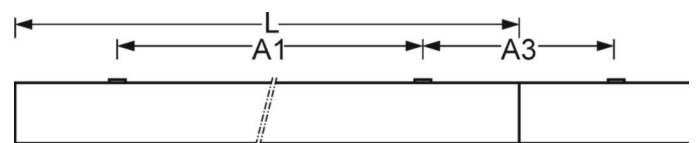

LIGHTING TECHNOLOGY

Placement	LED, Colour rendering/Light colour CRI ≥ 80 / 4000K
Colour tolerance (MacAdam)	3SDCM
Photobiological safety (Luminaire)	RG1
Nominal luminous flux	9719lm
LED service life	50000h L80/B10 (Tq 25°C)
Luminaire luminous efficiency	128lm/W
Beam angle	95°
UGR lat./long.	19.5 / 19.8

DEEP-LINK

<https://www.regiolux.de/en/article/68120026600>

Reference	LED 9700lm 840
ηLB	100 %
Φ ↓/↑	100 % / 0 %
UGR lat./long.	19.5 / 19.8

MECHANICS

Housing colour	traffic white RAL 9016
Dimensions (LxWxH/DxH)	1548mm x 312mm x 90mm
Weight (net)	15.22kg
Cable entry KE (X/Y)	0mm/0mm
Type of installation	Ceiling-mounted single installation, Ceiling-mounted trunking installation, Pendant individual mounting, Pendant light strip mounting, Pendulum mounting rail assembly on chain
Rotating mounting bracket	38° max. transverse axis / mounting with accessories bracket, chain and transverse axis / mounting with accessories on the support rail 45° max.

Dimensions

L	1548 mm	Length
B	312 mm	Width
H	90 mm	Height
A1	1300 mm	Mounting distance single mounting
A3	248 mm	Mounting distance between luminaires in a light run arrangement
X	0 mm	Distance cable infeed to the center of the luminaire on the X-axis
Y	0 mm	Distance cable infeed to the center of the luminaire on the Y-axis