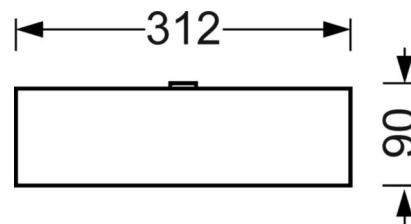

LIGHTING TECHNOLOGY

Placement	LED, Colour rendering/Light colour CRI ≥ 80 / 4000K
Colour tolerance (MacAdam)	3SDCM
Photobiological safety (Luminaire)	RG1
Nominal luminous flux	9719lm
LED service life	50000h L80/B10 (Tq 25°C)
Luminaire luminous efficiency	128lm/W
Beam angle	95°
UGR lat./long.	19.5 / 19.8

DEEP-LINK

<https://www.regiolux.de/en/article/68120026600>

Reference	LED 9700lm 840
ηLB	100 %
Φ ↓/↑	100 % / 0 %
UGR lat./long.	19.5 / 19.8

MECHANICS

Housing colour	traffic white RAL 9016
Dimensions (LxWxH/DxH)	1548mm x 312mm x 90mm
Weight (net)	15.22kg
Cable entry KE (X/Y)	0mm/0mm
Type of installation	Ceiling-mounted single installation, Ceiling-mounted trunking installation, Pendant individual mounting, Pendant light strip mounting, Pendulum mounting rail assembly on chain
Rotating mounting bracket	38° max. transverse axis / mounting with accessories bracket, chain and transverse axis / mounting with accessories on the support rail 45° max.

Dimensions

L	1548 mm	Length
B	312 mm	Width
H	90 mm	Height
A1	1300 mm	Mounting distance single mounting
A3	248 mm	Mounting distance between luminaires in a light run arrangement
X	0 mm	Distance cable infeed to the center of the luminaire on the X-axis
Y	0 mm	Distance cable infeed to the center of the luminaire on the Y-axis